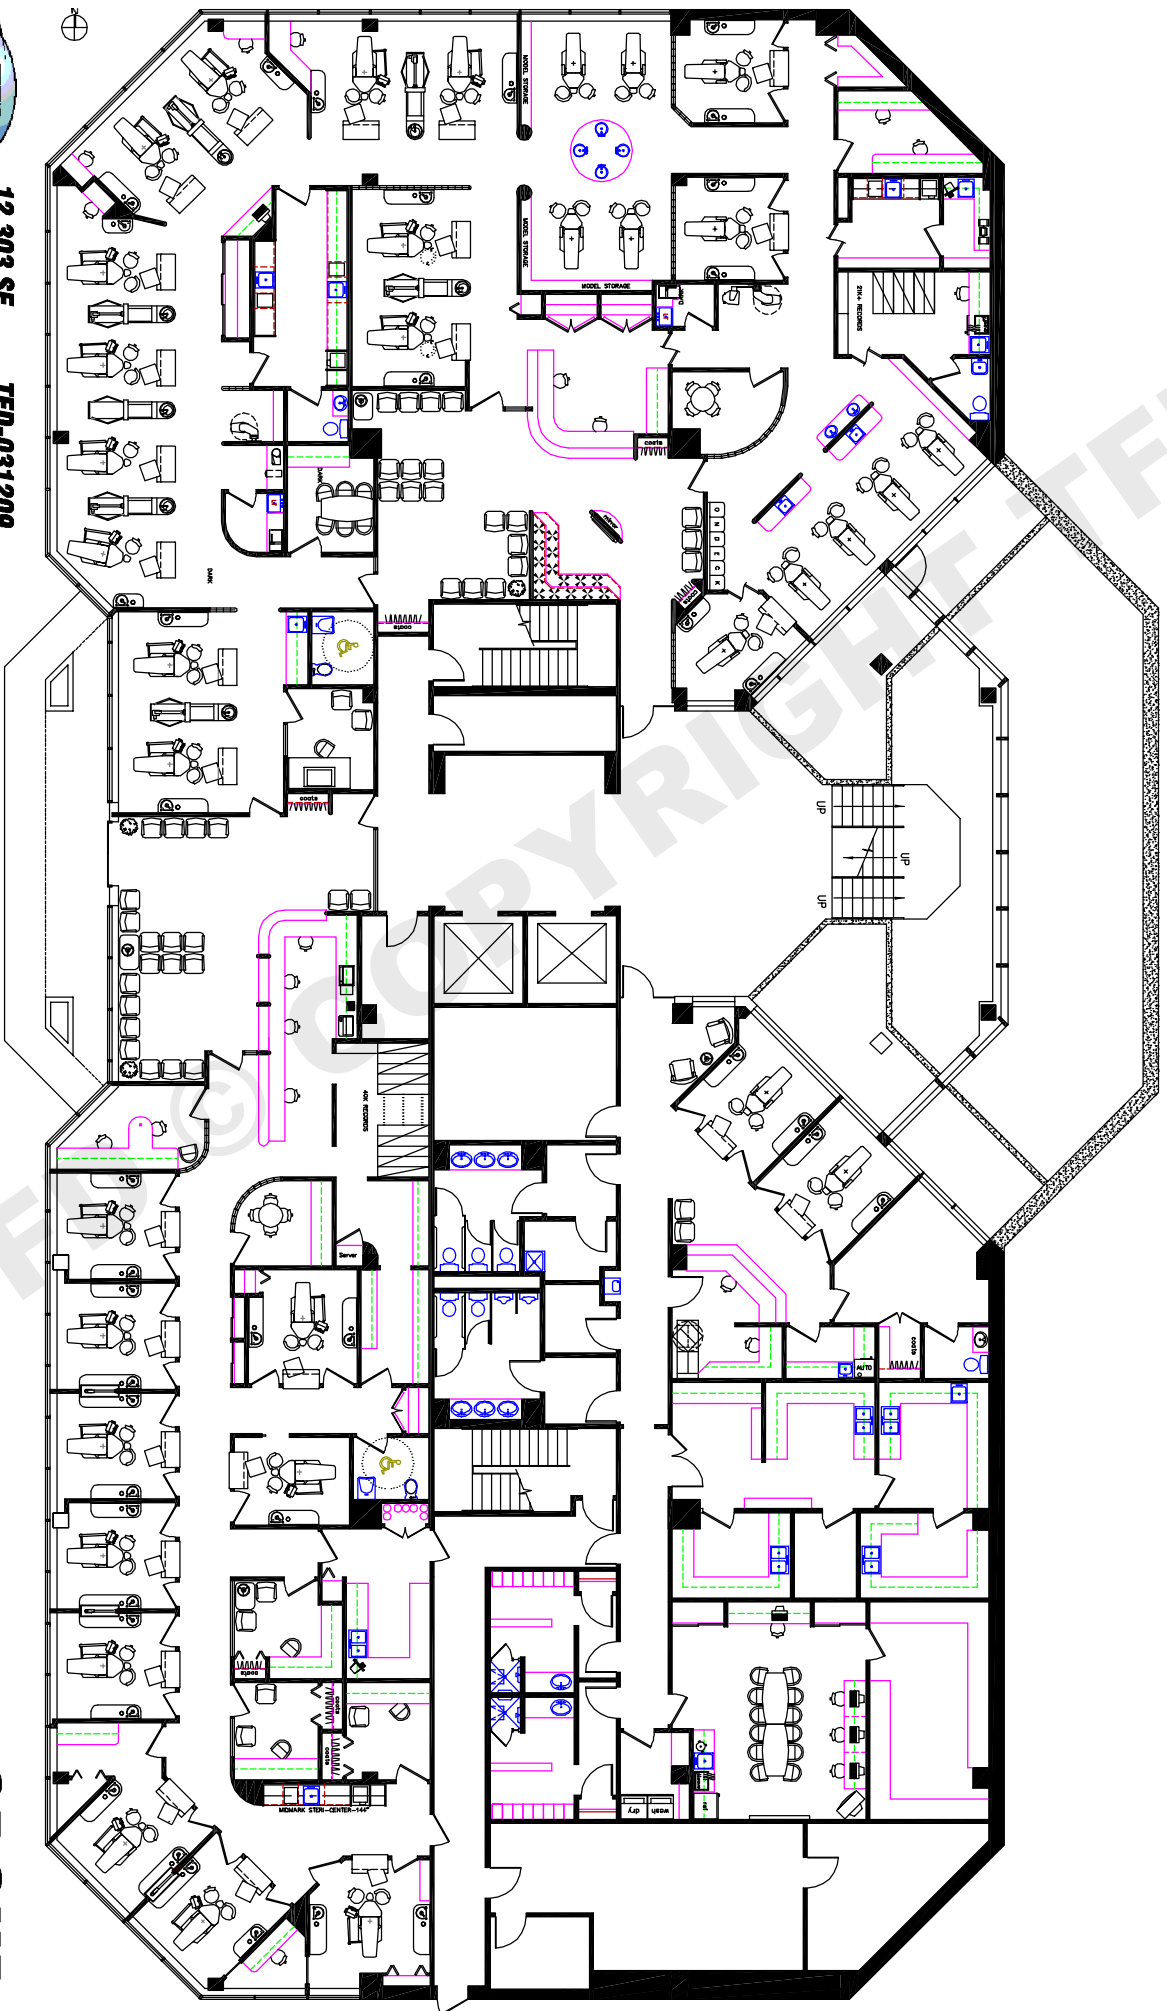

12,303 SF
TRUE FORM DESIGN

TFD-031209

GROUP