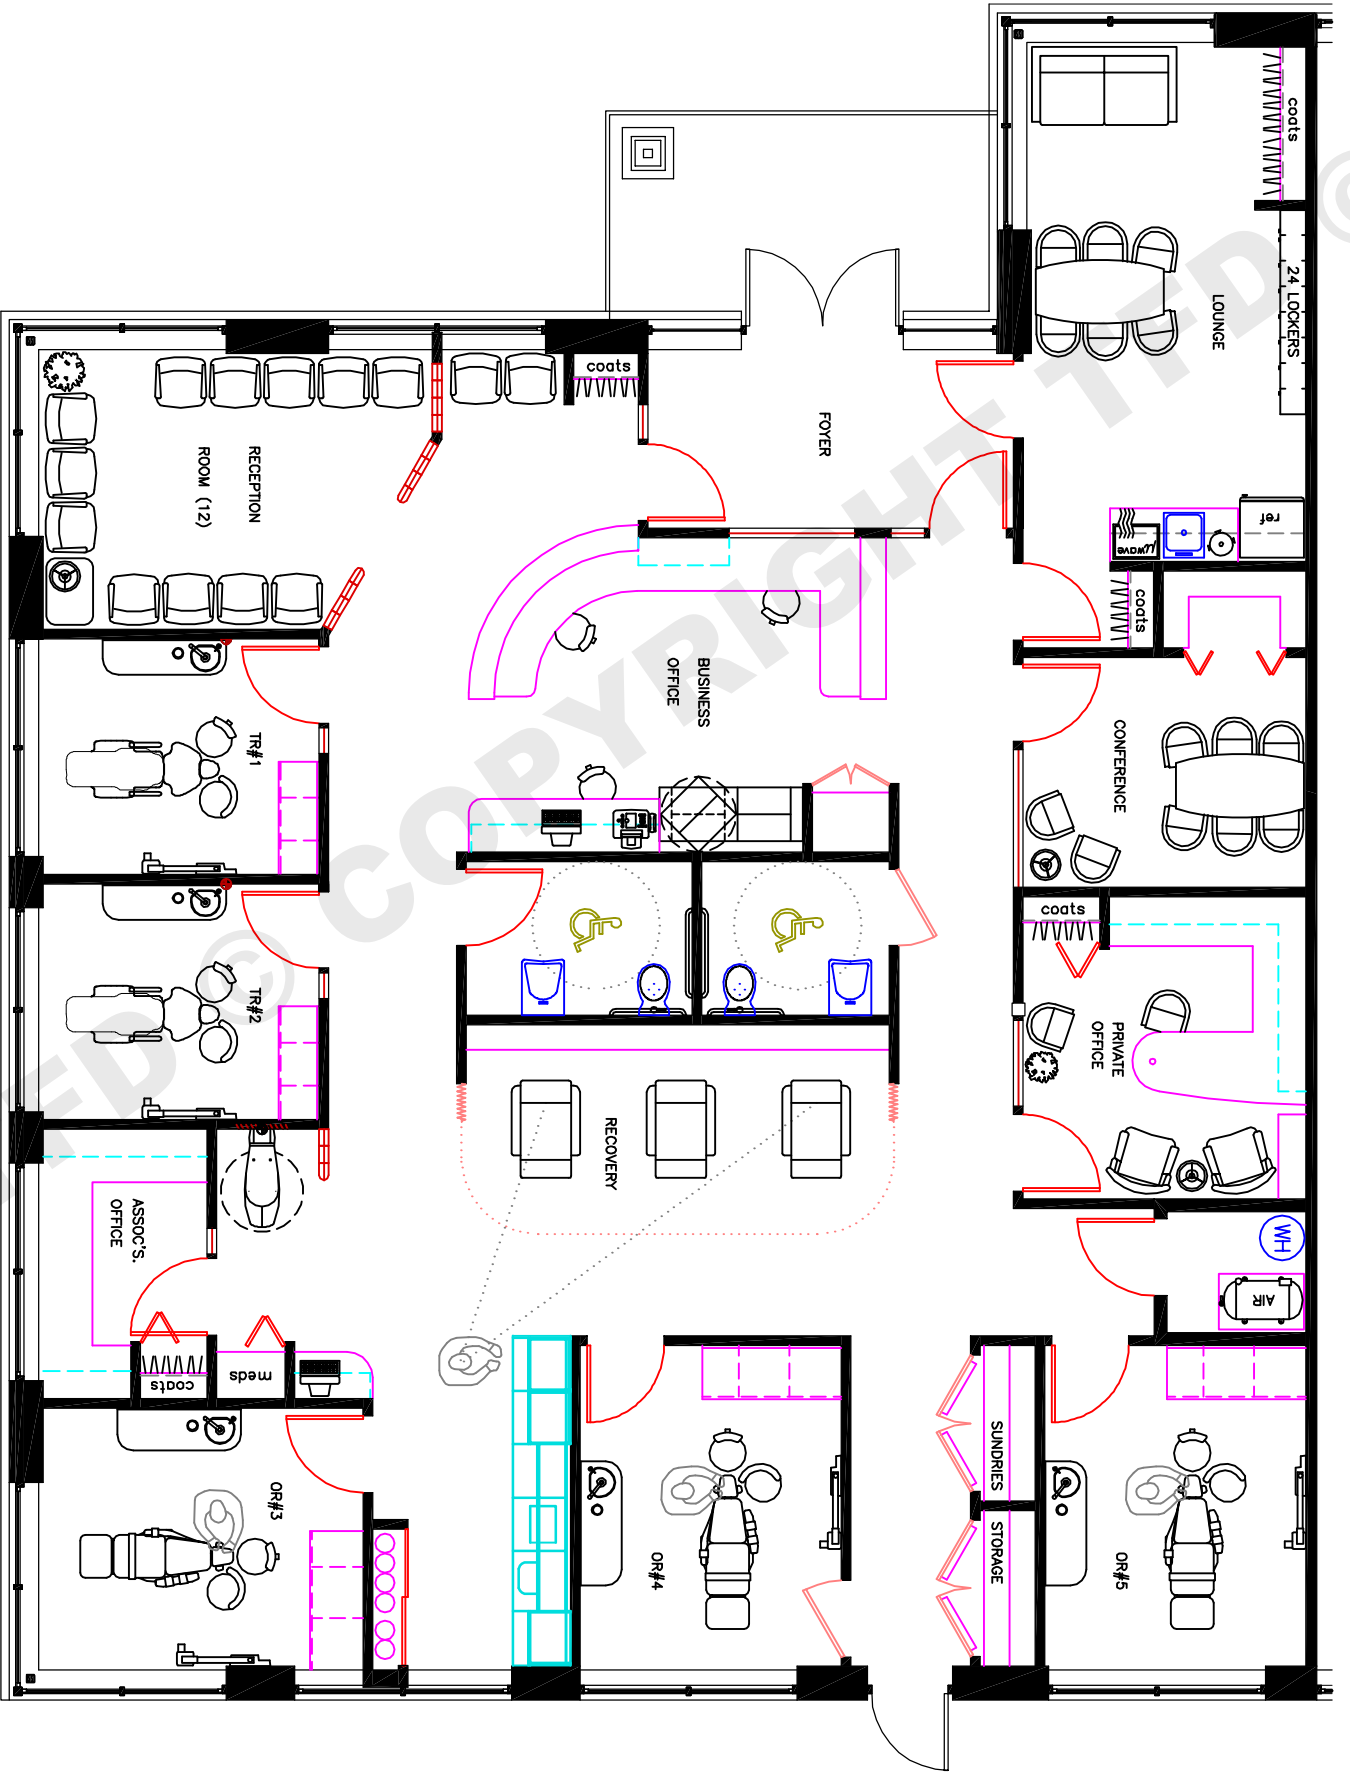

2843 SQ.FT.

TFD-070629

TRUE FORM DESIGNS

ORAL SURGERY